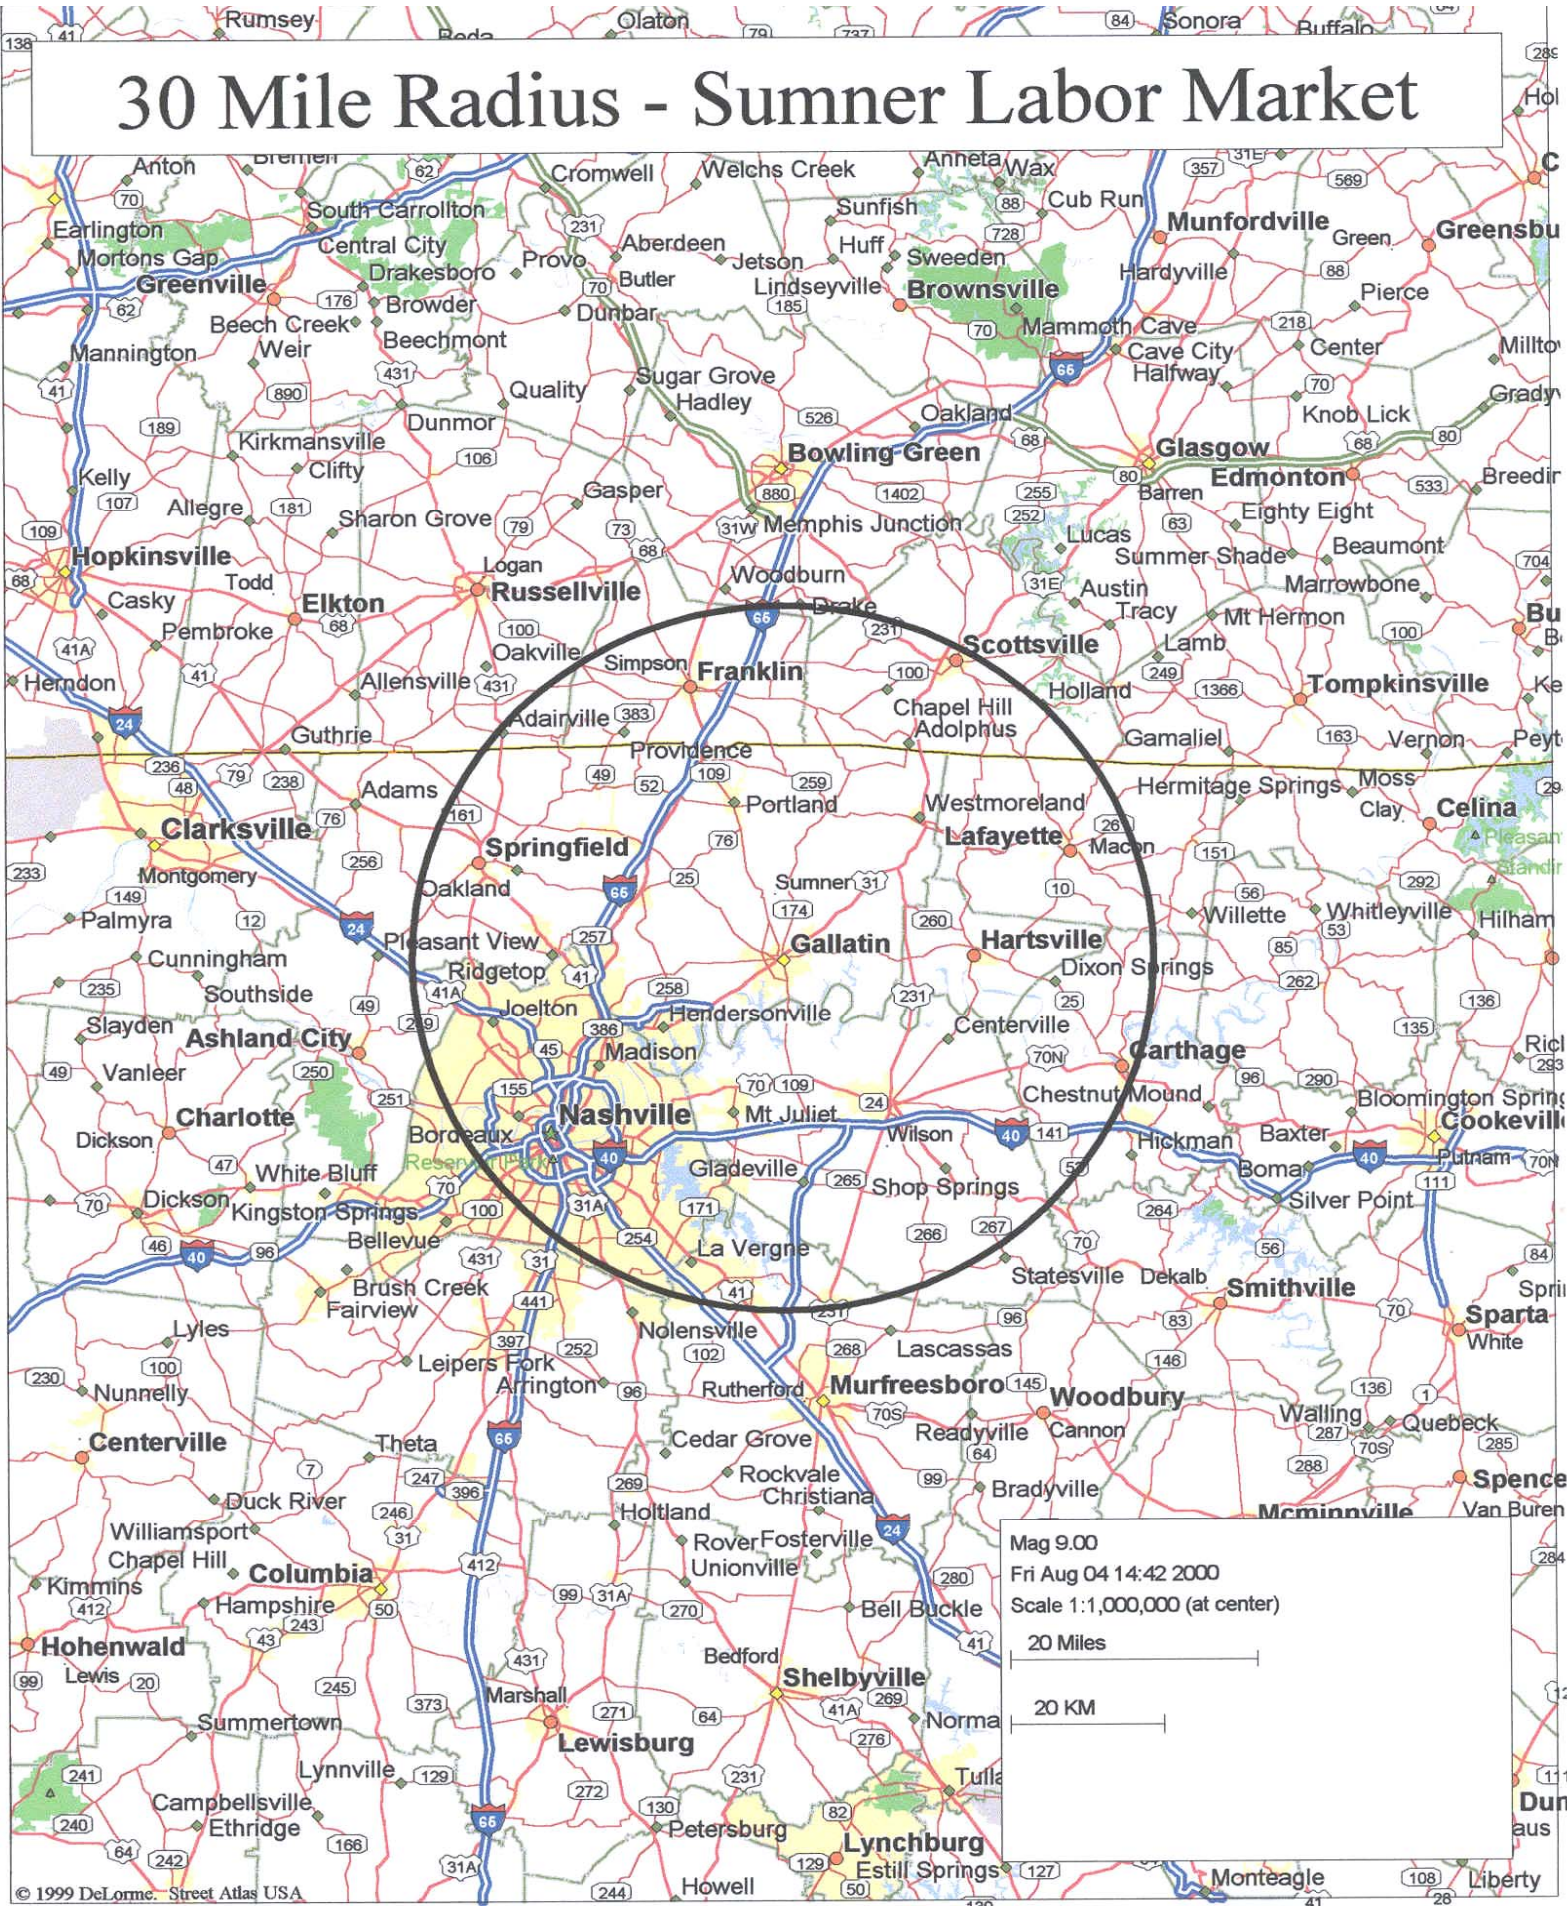

# 30 Mile Radius - Sumner Labor Market

Mag 9.00  
Fri Aug 04 14:42 2000  
Scale 1:1,000,000 (at center)

20 Miles

20 KM