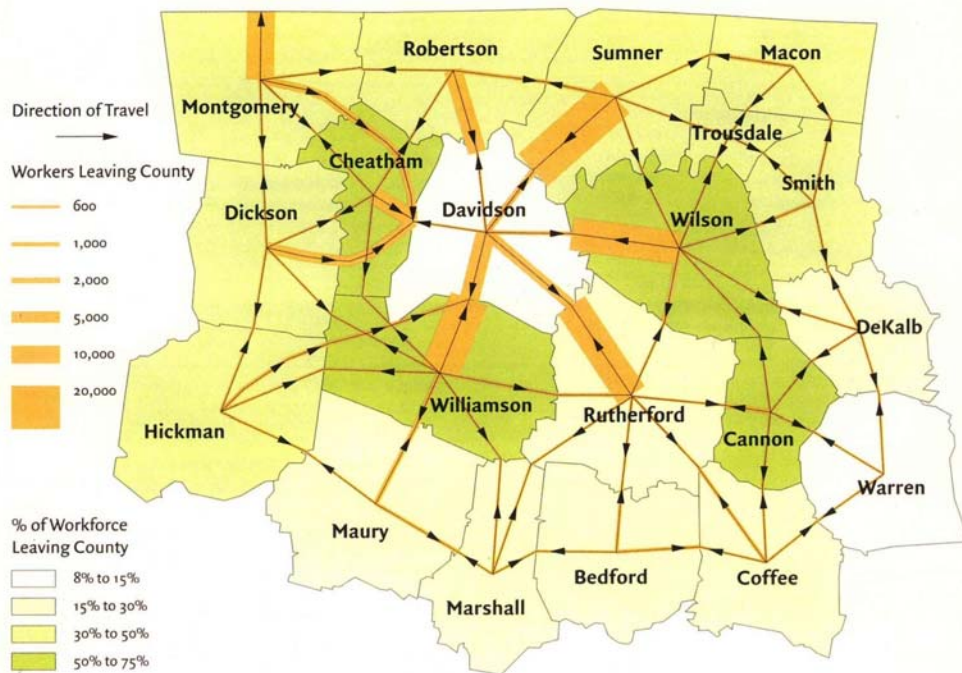

Sumner County Commuting Patterns*

Workers who commute OUT OF Sumner County

Commute To:	
Allen County, KY	114
Cheatham County, TN	113
Davidson County, TN	26,168
Montgomery County, TN	150
Robertson County, TN	1,262
Rutherford County, TN	933
Simpson County, KY	389
Trousdale County, TN	106
Warren County, KY	284
Warren County, TN	202
Wilson County, TN	923
Williamson County, TN	1,013
Total	31,657

Workers who commute INTO Sumner County

Commute From:	
Allen County, KY	472
Cheatham County, TN	311
Davidson County, TN	2,859
Macon County, TN	2,009
Montgomery County, TN	41
Robertson County, TN	1,784
Rutherford County, TN	421
Simpson County, KY	569
Trousdale County, TN	742
Warren County, KY	246
Warren County, TN	29
Wilson County, TN	885
Williamson County, TN	208
Total	10,576

* Based on 2000 Census information

Source: Middle Tennessee State University Geography and Geology